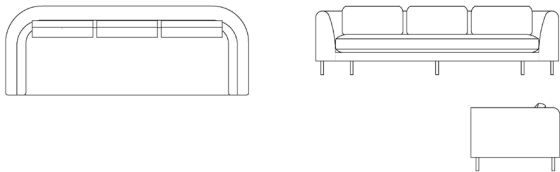

Dune Collection—

TURBO PLUS
RICHARD SHEMTOV, 2021

dune

TURBO PLUS

Richard Shemtov, 2021

Sofa upholstered with poly-urethane foam over solid wood frame. Seat cushion in poly/down. Wood or satin stainless steel legs available.

Size: 108"X 39.5"d X 28"h
Custom sizes available

Dune Showroom
200 Lexington Ave. T 212 → 925 → 6171
Suite 100 F 212 → 925 → 2273
NY, NY 10016 Dune-NY.com

dune